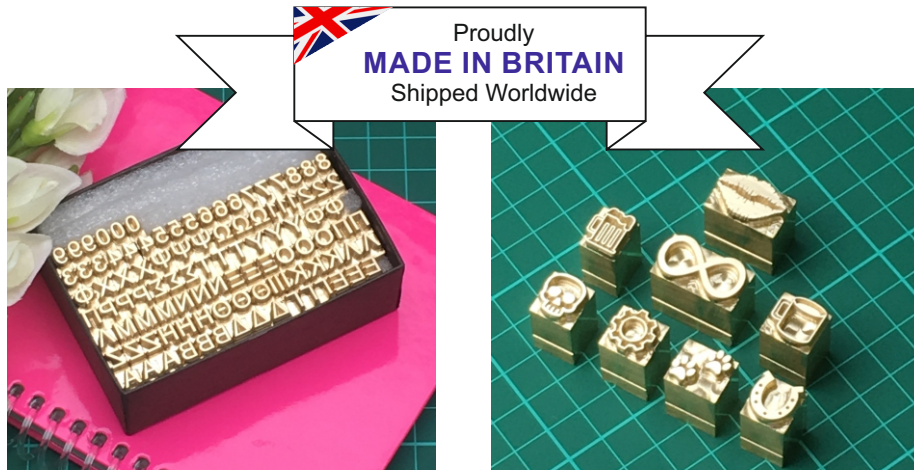

Catalogue March 2023

Manufacturers of High Quality  
**Brass Letters, Emojis & Dies**

*Plus affordable Hot Foil Stamping Machines & Accessories*

Our Brass Letters & Emojis will work with other machines too that have a Type/Letter Holding Device. Letters & Emojis are 0.9195" in height (almost 1" high or 23.35mm)