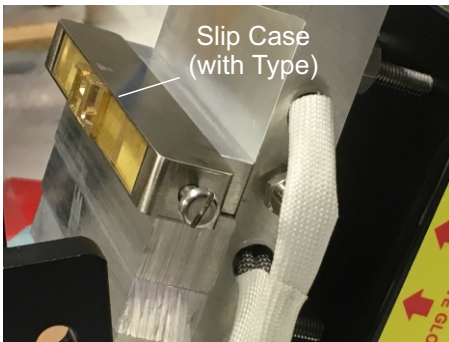

STEP 2

Next, place your slip case/type on top of the prop up bar