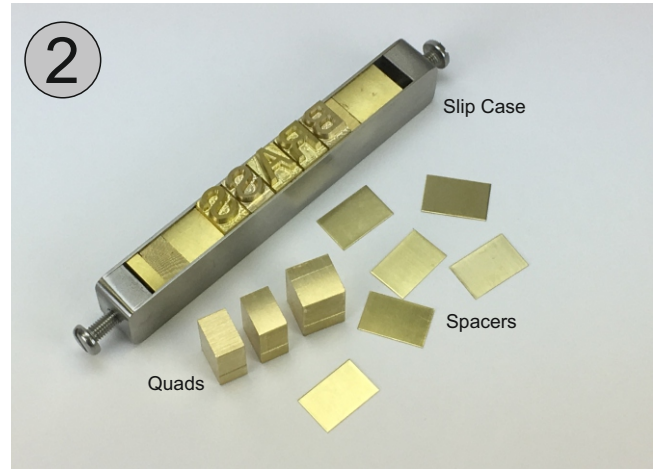

# Slip Cases for Metal or Brass Letters/Type

Image 1 shows a range of Slip Cases in various point (pt) sizes which we supply to hold metal or brass type. Internal measurements are about 4" (100mm).

Image 2 shows brass letters held securely within a Slip Case. Quads & Spacers are used to fill in excess space within a slip case and also to leave greater character spacing between individual letters, if required.