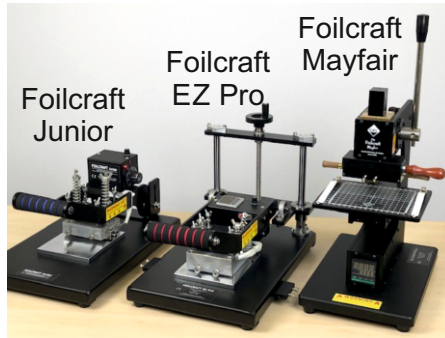

Firstly, select your machine and then add any accessories, as required